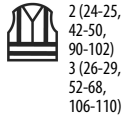

7573 // MOTION TEX VIZ

Shell fabric:	Polyester / cotton, neon orange / navy blue
Lining:	-
Size(s):	24-29, 42-68, 90-110
Packaging unit:	10 piece(s)
Certification:	EN ISO 13688, EN ISO 20471, OEKO-TEX STANDARD 100®

NITRAS MOTION TEX VIZ, high-visibility work jacket, neon orange / navy blue (colour code: 4121), 280 g/sqm, breathable and light-weight material, high wearing comfort, adjustable cuffs with buttons, elastic waist, collar, reinforcements on shoulders, pockets and waist, continuous front zipper with additional push button at the bottom and wind stopper outside, circumferential reflective elements and reflective elements on chest and back for very good visibility, practical and funtional details: two chest pockets with flaps and additional smartphone pocket, two pen pockets and side pockets, inside pocket, OEKO-TEX STANDARD 100®, Regular Fit, PPE risk category II

EN ISO 13688

EN ISO 20471